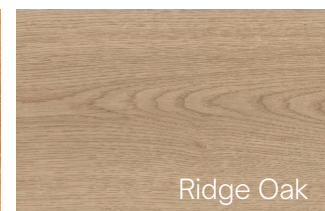

### Features

2G angle to angle click system  
 Slip rating: P3  
 Microbevelled edge  
 Stable core  
 Fine embossing  
 Australian owned & operated company

Black Wenge

Domain Oak

Natural Blackbutt

Ridge Oak

Seasoned Oak

Southern Spotted Gum

Whitewash Oak

Winter Oak

Scan to see in 3D!